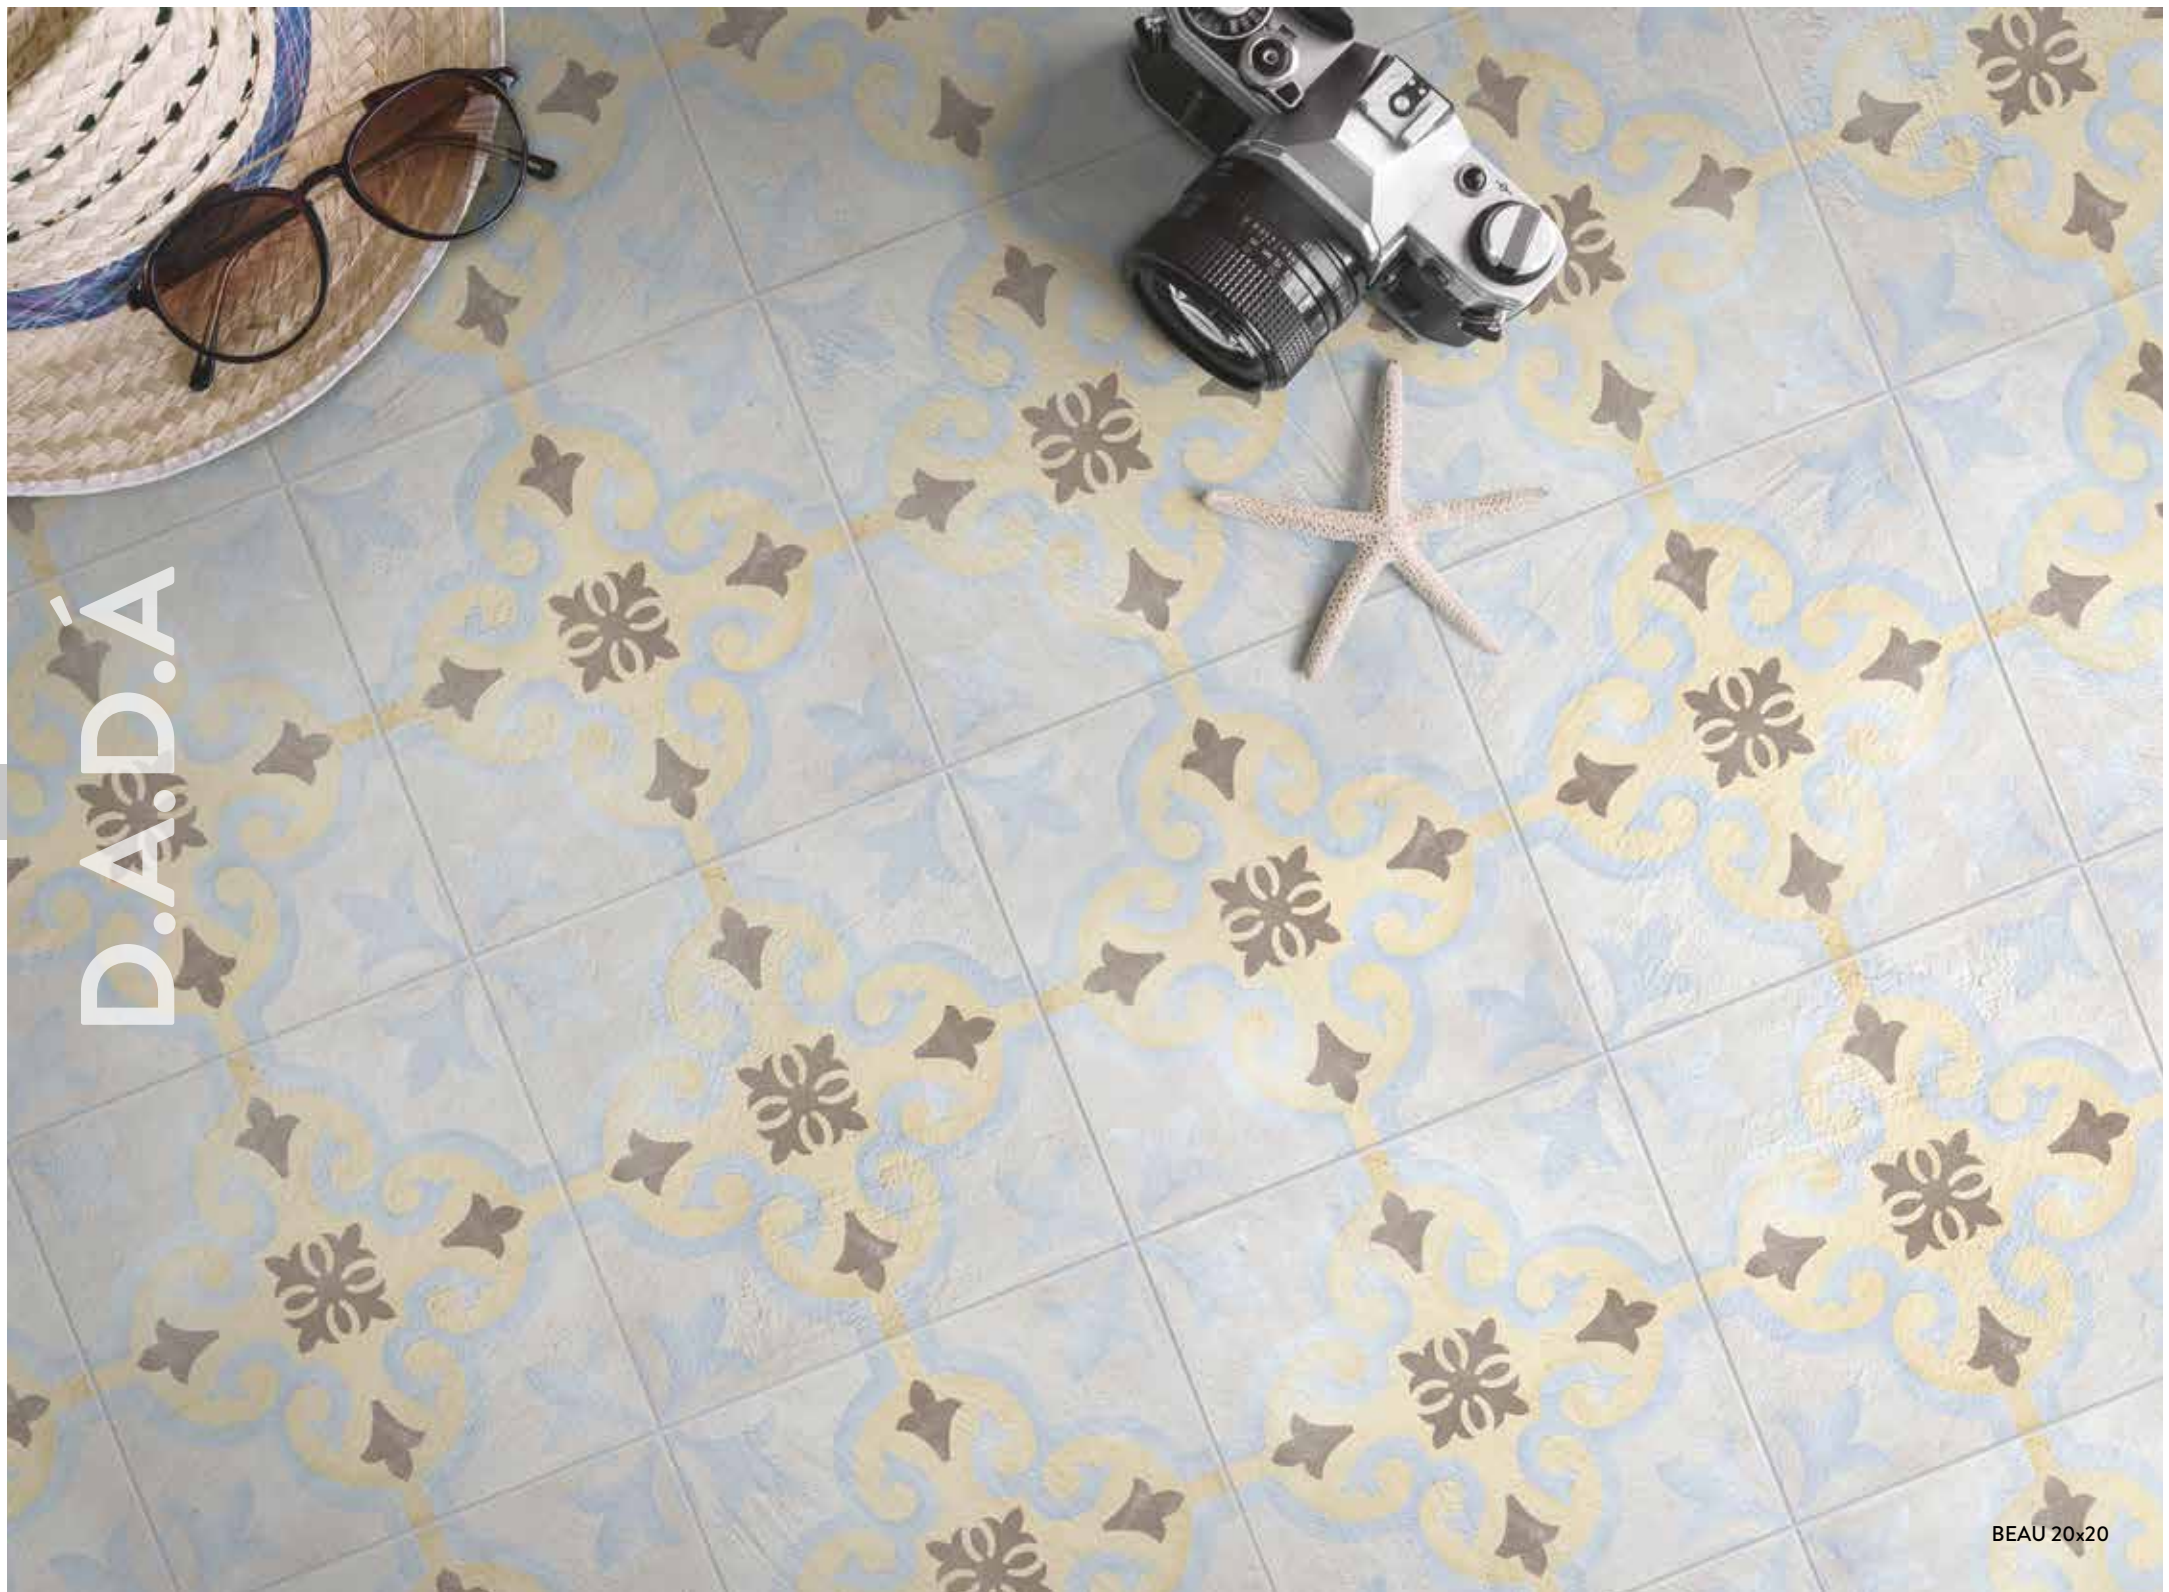

According to international standards, the nominal size for Klinker is considered inclusive of 8mm grout spacing. The peculiarity and the value of these materials is the very strong colour shading which makes every floor unique. TOTALLY FROST-PROOF FIRED AT 1330°C