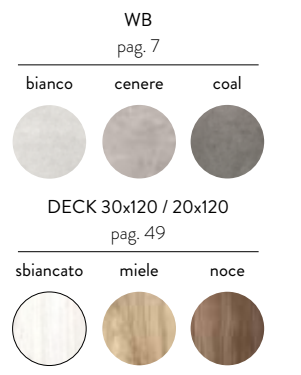

PAVIMENTI CONSIGLIATI
recommended floor tiles